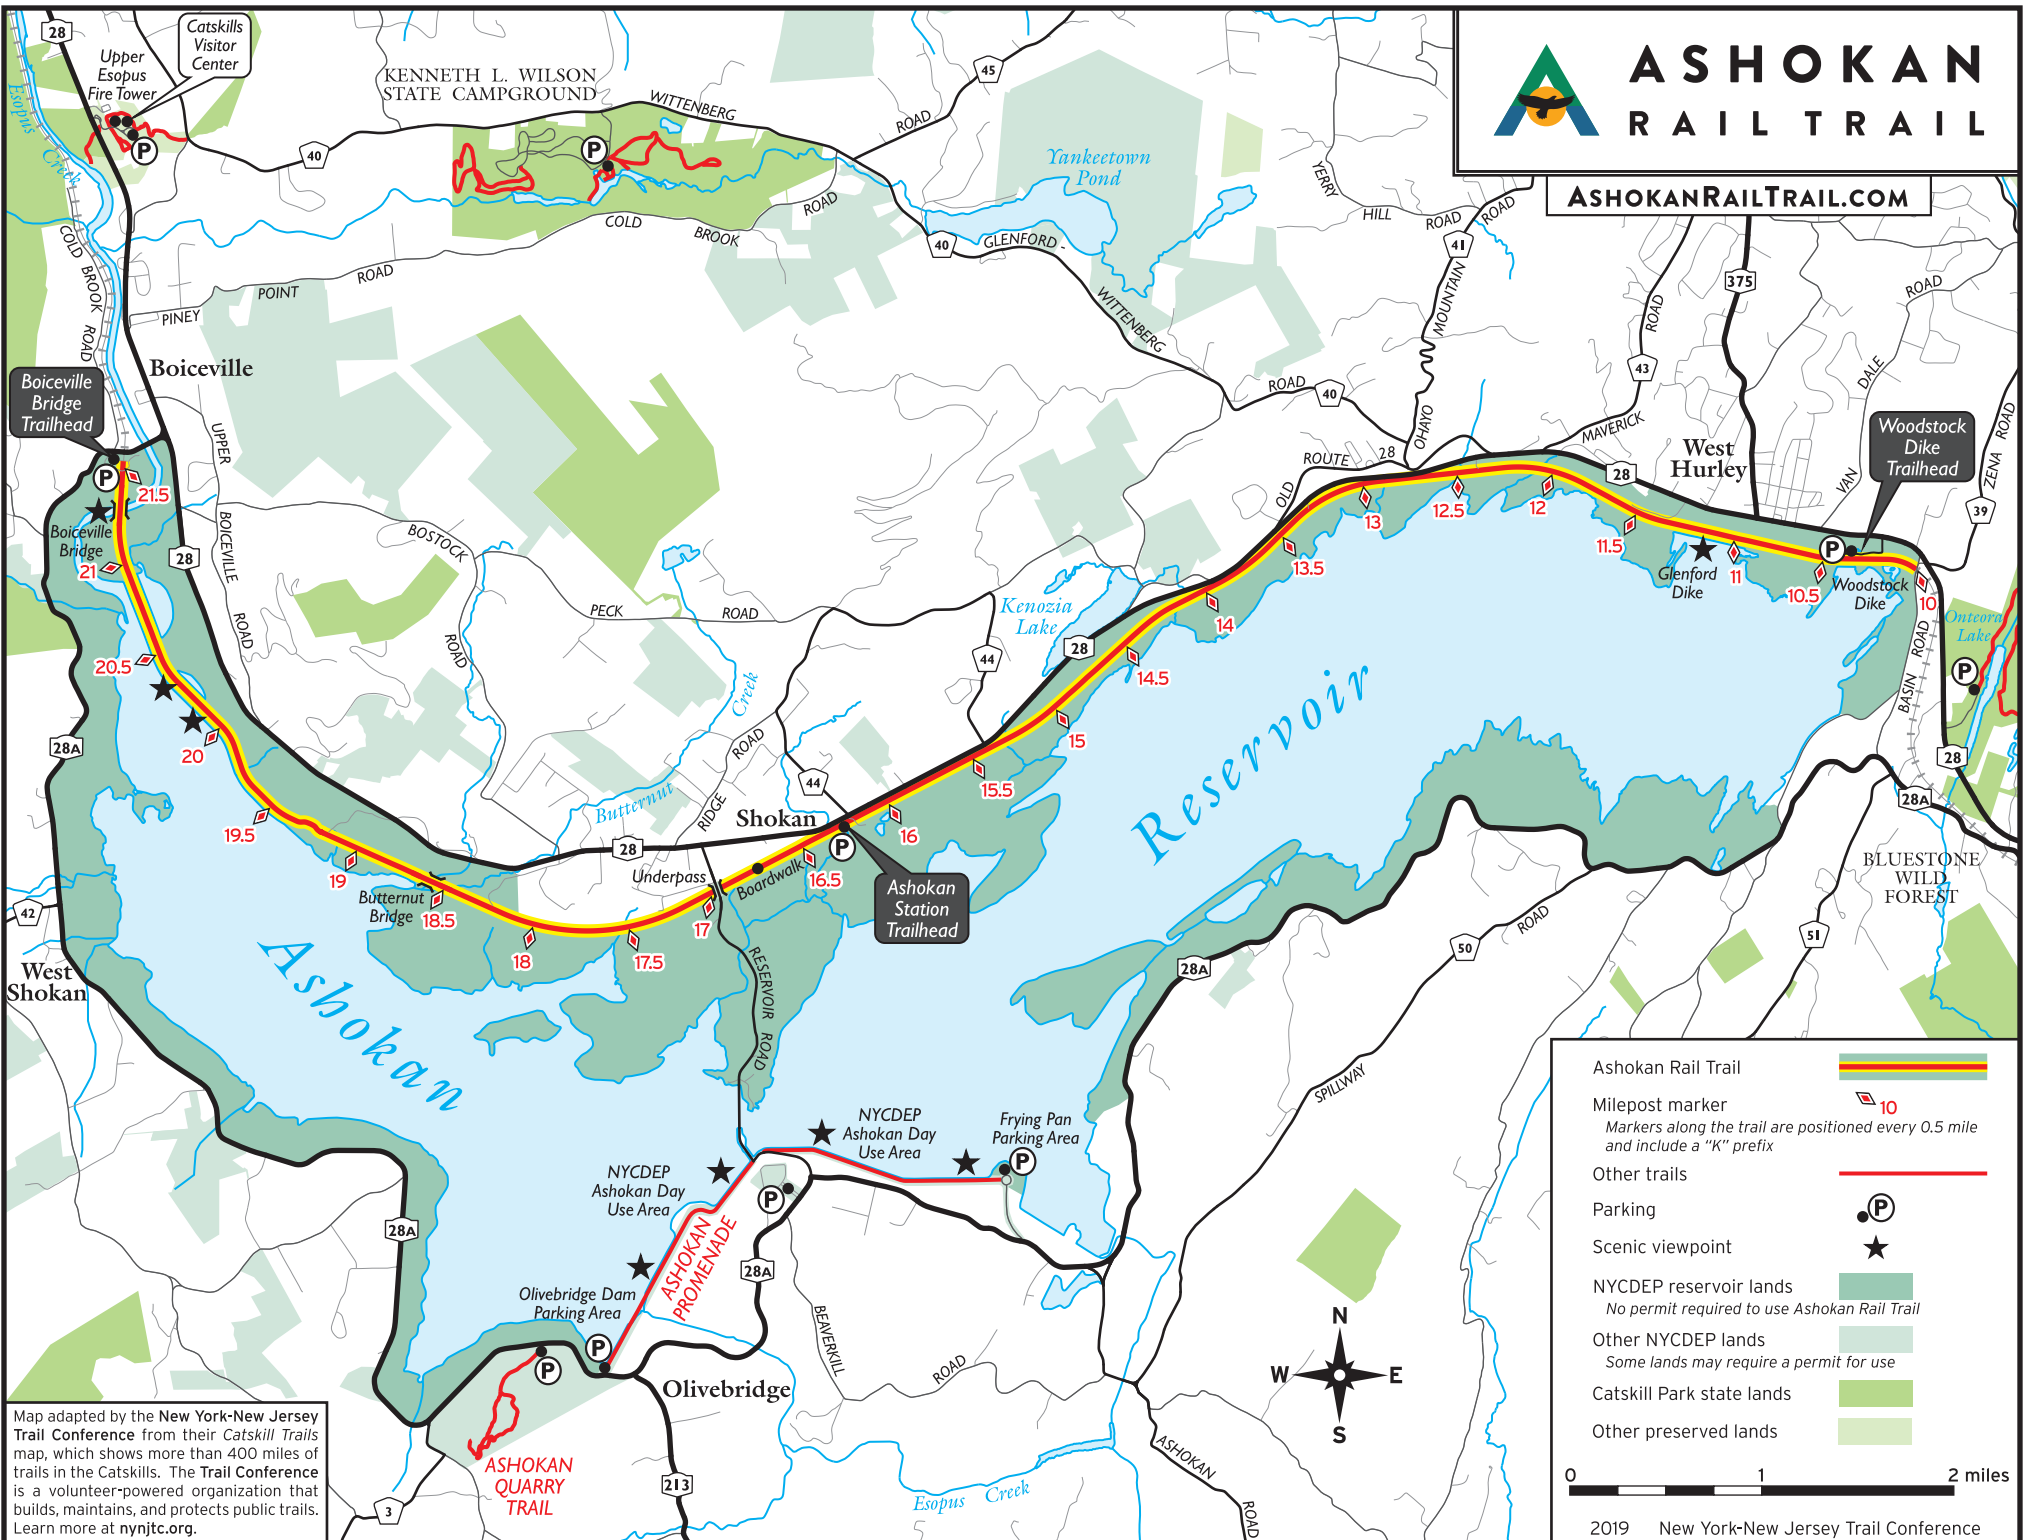

# ASHOKAN RAIL TRAIL

ASHOKANRAILTRAIL.COM

Map adapted by the New York-New Jersey Trail Conference from their Catskill Trails map, which shows more than 400 miles of trails in the Catskills. The Trail Conference is a volunteer-powered organization that builds, maintains, and protects public trails. Learn more at [nynjtc.org](http://nynjtc.org).

**Ashokan Rail Trail**

**Milepost marker** 10  
Markers along the trail are positioned every 0.5 mile and include a "K" prefix

**Other trails**

**Parking**

**Scenic viewpoint**

**NYCDEP reservoir lands**   
No permit required to use Ashokan Rail Trail

**Other NYCDEP lands**   
Some lands may require a permit for use

**Catskill Park state lands**

**Other preserved lands**

0 1 2 miles